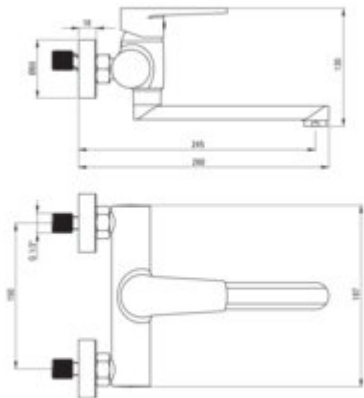

## Washbasin tap, wall-mounted

**Product code:** BUT\_050M

**EAN:** 5907650812838

**Color:** chrome

**Warranty [years]:** 7

### Mixer

Finish	chrome
Material	brass
Mixer type	single-handle, mixer
Installation method	wall-mounted
Total mixer height [mm]	260
Flow class [l/min]	Z - 4-9 l/min
Acoustic group [dB]	I (x <= 20)

### Mixer cartridge

Ceramic cartridge size	35 mm
------------------------	-------

### Spout

Spout type	swivel
Mixer spout range [mm]	245
Material	stainless steel