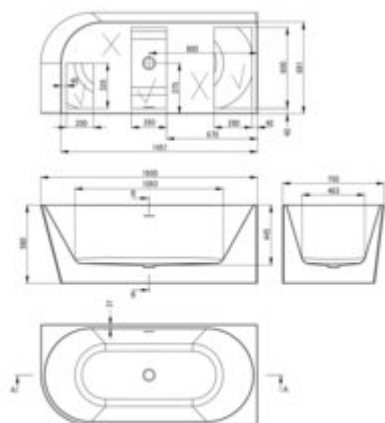

SILIA

Acrylic bathtub, corner/free-standing

Product code: KDS_016P

EAN: 5907650830849

Color: white

Warranty [years]: 5

Finish	white
Material	acrylic
Width [mm]	750
Length [mm]	1600
Height [mm]	580
Depth [mm]	431
capacity [l]	216
Installation method	wall-mounted, freestanding
built-in overflow	yes
Siphon included	yes
Click-clack plug included	yes

Features:

- Deante Design Studio Collection
- Easy to clean and maintain
- Flexible arrangement - free-standing or back-to-wall bathtub
- The set includes a waste trap with a click-clack plug
- Freedom in choosing the faucet - wall-mounted, concealed or floor-mounted
- Dedicated cleaning agent, safe for cleaned surfaces
- Durable acrylic material that maintains its shine and color
- Only the best materials, the quality of which has been confirmed by laboratory tests