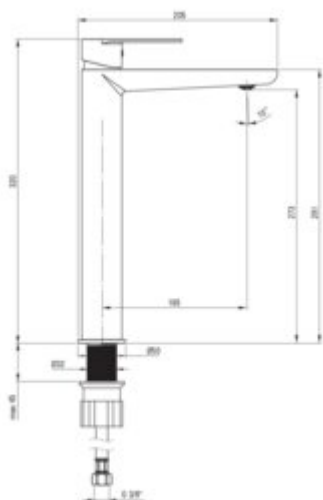

ALPINIA

Washbasin tap, tall

Product code: BGA_N20K

EAN: 5907650815372

Color: nero

Warranty [years]: 7

Mixer

Finish	nero
Material	brass
Mixer type	single-handle, mixer
Installation method	standing
Total mixer height [mm]	320
Flow class [l/min]	Z - 4-9 l/min
Acoustic group [dB]	I (x <= 20)

Mixer cartridge

Ceramic cartridge size	35 mm
------------------------	-------

Spout

Spout type	still
Mixer spout range [mm]	165
Material	brass

Aerator

Aerator type	coin-slot
Aerator size	M24

Connecting hose

Length [mm]	600
Installation thread	3/8"
Connection thread	M10

Features:

- Light and subtle design
- Coin-slot aerator
- The mounting sleeve facilitates the installation of the mixer
- 45 cm connection hoses included
- Innovative, durable and easy to clean Nero coating
- Only the best materials, the quality of which has been confirmed by laboratory tests
- The mixer body is made of the highest quality brass
- Z flow class (4-9 l/min) allowing for water consumption reduction
- The mixer is equipped with a stream aerator
- Cleaning agent for fixtures in all colors available