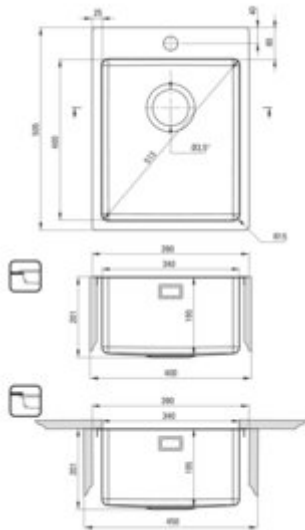

OLFATO PRECIOUS

Steel sink, 1-bowl

Product code: ZPO_D10E

EAN: 5907650869559

Color: titanium

Warranty [years]: 2

Sink

Finish	titanium
Surface type	brushed
Material	steel 304
Installation method	flush, undermount, inset
Number of bowls	1
Minimum cabinet width [mm]	400
Width [mm]	505
Length [mm]	390
Height [mm]	200
Bowl depth [mm]	200
Cut-out Length [mm]	370
Cut-out Width [mm]	485
Cut-out Length [mm]	340
Cut-out Width [mm]	400
Steel thickness [mm]	1
Reversible	no
Equipped with accessories	yes
Drain diameter	3.5"
Number of holes	1

Sink waste kit

Finish	titanium
Plug type	manual
Low siphon/ Space saver	yes
possibility to connect a dishwasher/ washing machine	yes

Features:

- Deante Design Studio Collection
- High-strength stainless steel
- The sink is equipped with fittings with a connection to the dishwasher
- Natural antiseptic properties of steel
- Space-saving siphon which facilitates e.g. sorting waste
- Coating applied using the PVD method
- Dedicated cleaning agent, safe for cleaned surfaces
- Self-drilling tap hole - without voiding the warranty.