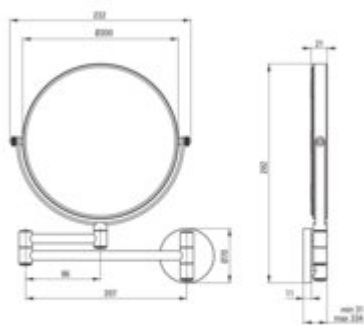

## ROUND

### Cosmetic mirror, on extension arm

**Product code:** ADR\_0811

**EAN:** 5908212090206

**Color:** chrome

**Warranty [years]:** 2

Finish	chrome
Surface type	shine
Material	glass, stainless steel
Height [mm]	282
Width [mm]	232
Depth [mm]	31
Mounting kit included	yes
Multifunctional product	yes