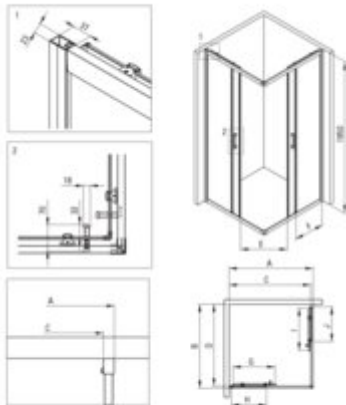

FUNKIA EVO

Shower cabin with tray, square

Product code: KYCPDE88P

EAN: 5908322047558

Color: titanium

Warranty [years]: 5

Showe cabin

Finish	titanium
Shape	square
Width [mm]	800
Length [mm]	800
Height [mm]	1950
Glass finish	transparentne wzór pas
Glass thickness [mm]	5
Active cover	yes
Adjustment range up to [mm]	20
Masking of assembly elements	yes
Profiles levelling the curvature of the walls	yes
Reversible doors	yes
Installation without shower tray possible	yes
Double top rollers with ball bearings	yes
Detachable lower rollers	yes
Quick assembly with clips	yes

Shower tray

Finish	white
Material	acrylic
Shape	square
Width [mm]	800
Length [mm]	800
Height [mm]	45
Installation method	directly on the spout, on the floor level, on the construction material support
Drain diameter	90

Features:

- An innovative combination of granite and steel
- •
- Hydrophobic Active-Cover coating that makes it easier for water to run off the glass
- Dedicated to Active Cover surfaces
- Double top rollers with ball bearings
- Bottom rollers allow for the door detachment and easier product care
- Possibility to install the cabin without a shower tray, directly on the tiles
- Safe and durable tempered glass
- Resistance to impacts, chemicals and stains in accordance with PN-EN 14428+A1:2008 norm, c
- The profile system makes it possible to reduce the curvature of the walls
- Covering of assembly elements
- Only the best materials, the quality of which has been confirmed by laboratory tests
- Dedicated cleaning agent, safe for cleaned surfaces