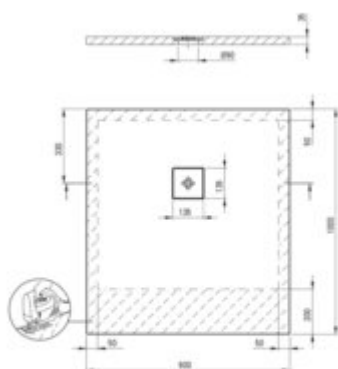

SILIA

Acrylic shower tray, rectangular

Product code: KSKA00910B

EAN: 5907650893967

Color: white

Warranty [years]: 2

Finish	white
Material	acrylic
Shape	rectangular
Width [mm]	900
Length [mm]	1000
Height [mm]	35
Installation method	directly on the spout, on the construction material support, on the floor level
Drain diameter	90
Non-slip lugs	yes
possibility to cut to size	yes

Features:

- Deante Design Studio Collection
- Structured surface with anti-slip properties
- Durable acrylic material that maintains its shine and color
- For installation at floor level, directly on the screed or supported by construction mater
- Warning! The NHC_029D siphon fits this shower tray
- Only the best materials, the quality of which has been confirmed by laboratory tests
- SOLID PLUS technology: composite filling guaranteeing full stability, effective insulation
- Dedicated cleaning agent, safe for cleaned surfaces