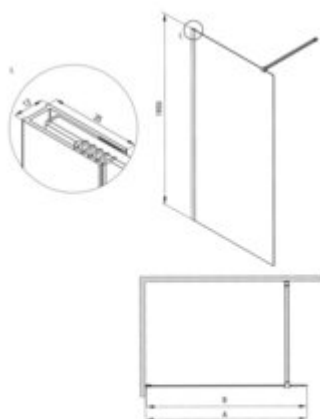

PRIZMA Shower wall, walk-in

Product code: KTJ_R30P

EAN: 5907650881636

Color: brushed gold

Warranty [years]: 5

Model	Size	A (mm)	B (mm)
KTJ_R30P	1000x1950	800	800
KTJ_R30P	800x1950	700	700
KTJ_R30P	800x1950	800	800
KTJ_R30P	1000x1950	800	800
KTJ_R30P	1100x1950	900	900
KTJ_R30P	1200x1950	1000	1000

Shower door

rails adjustable stiffening the cabin

Showe cabin

Width [mm] 1000

Height [mm] 1950

Glass finish transparent

Glass thickness [mm] 6

Active cover yes

Side dimension [mm] 980

Reversible doors yes

Installation without shower tray yes

possible

Features:

- Safe and durable tempered glass
- Possibility to install the cabin without a shower tray, directly on the tiles
- Hydrophobic Active-Cover coating that makes it easier for water to run off the glass
- Dedicated to Active Cover surfaces
- Only the best materials, the quality of which has been confirmed by laboratory tests
- Reversible door that allows the cabin to be mounted on the right or left side
- Resistance to impacts, chemicals and stains in accordance with PN-EN 14428+A1:2008 norm, c
- Can be combined with a second sliding wall and the Prizma walk-in shower wall
- Possibility of mounting the cabin directly on tiles or on Correo granite (KQR) and Kerria Plus acrylic (KTS) shower trays
- Free combination of elements
- Innovative and easy to maintain brushed gold coating