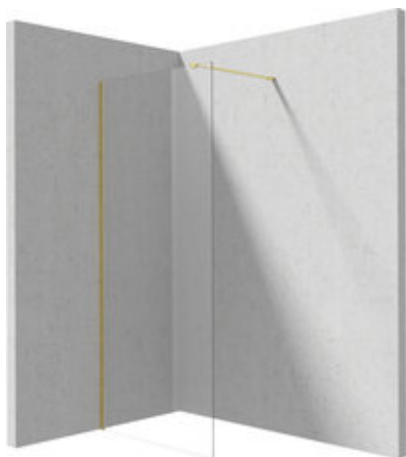

PRIZMA Shower wall, walk-in

Product code: KTJ_R30P

EAN: 5907650881636

Color: brushed gold

Warranty [years]: 5

Model	Size	A (mm)	B (mm)
KTJ_R30P	1000x1950	800	800
KTJ_R30P	800x1950	700	700
KTJ_R30P	800x1950	800	800
KTJ_R30P	1000x1950	800	800
KTJ_R30P	1100x1950	900	900
KTJ_R30P	1200x1950	1000	1000

Shower door

rails adjustable stiffening the cabin

Showe cabin

Width [mm] 1000

Height [mm] 1950

Glass finish transparent

Glass thickness [mm] 6

Active cover yes

Side dimension [mm] 980

Reversible doors yes

Installation without shower tray yes

possible

Features:

- Safe and durable tempered glass
- Possibility to install the cabin without a shower tray, directly on the tiles
- Hydrophobic Active-Cover coating that makes it easier for water to run off the glass
- Dedicated to Active Cover surfaces
- Only the best materials, the quality of which has been confirmed by laboratory tests
- Reversible door that allows the cabin to be mounted on the right or left side
- Resistance to impacts, chemicals and stains in accordance with PN-EN 14428+A1:2008 norm, c
- Can be combined with a second sliding wall and the Prizma walk-in shower wall
- Possibility of mounting the cabin directly on tiles or on Correo granite (KQR) and Kerria Plus acrylic (KTS) shower trays
- Free combination of elements
- Innovative and easy to maintain brushed gold coating