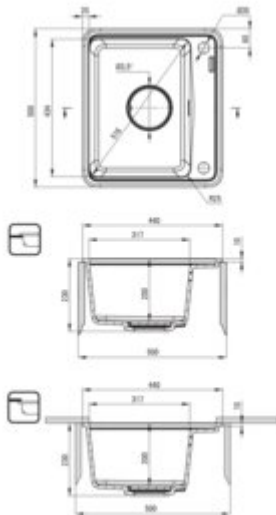

MOMI Granite sink, 1-bowl

Product code: ZKM_S103

EAN: 5907650831105

Color: metallic grey

Warranty [years]: 18

Sink

Finish	metallic grey
Surface type	matte
Material	granite
Installation method	inset, undermount
Number of bowls	1
Minimum cabinet width [mm]	500
Width [mm]	440
Length [mm]	500
Height [mm]	230
Bowl depth [mm]	200
Cut-out Length [mm]	480
Cut-out Width [mm]	420
Cut-out Length [mm]	460
Cut-out Width [mm]	400
Reversible	yes
Equipped with accessories	yes
Drain diameter	3.5"
Number of holes	2
Additional features	cutting board included, drain cover included

Sink waste kit

Finish	steel
Plug type	automatic, with a button
Low siphon/ Space saver	yes
possibility to connect a dishwasher/ washing machine	yes

Features:

- Deante Design Studio Collection
- Harmonious design
- Deep bowl
- Under-mounting possible
- ATTENTION! Before cutting a hole in the tabletop to install the sink, take into account th
- Granite drain cover
- Automatic CLICK plug
- Chopping board included
- Properties of Deante granite: resistance to impact, high temperature, discoloration, therm
- Hydrophobic properties repel water molecules
- Space-saving siphon which facilitates e.g. sorting waste
- Dedicated cleaning agent, safe for cleaned surfaces
- The finish enriched with silver ions adds antiseptic properties