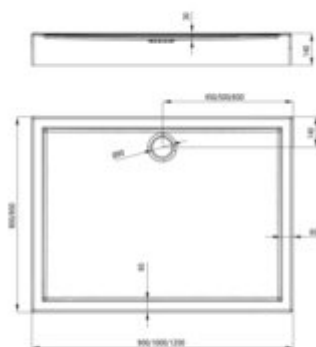

JASMIN

Acrylic shower tray, rectangular

Product code: KGJ_043B

EAN: 5907650809661

Color: white

Warranty [years]: 2

Finish	white
Material	acrylic
Shape	rectangular
Width [mm]	900
Length [mm]	1200
Height [mm]	140
Depth [mm]	50
Installation method	on the floor level
Drain diameter	90
Equipped with a height-adjustable foot	yes
Antibacterial	yes

Features:

- Durable acrylic material that maintains its shine and color
- Warning! The NHC_029C siphon fits this shower tray
- Warning! The NHC_029D siphon fits this shower tray
- Dedicated cleaning agent, safe for cleaned surfaces
- Only the best materials, the quality of which has been confirmed by laboratory tests