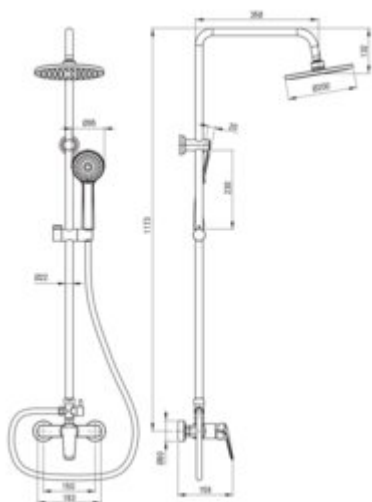

## Shower column, 3-function

Product code: NER\_N1RK

EAN: 5908212097663

Color: nero

Warranty [years]: 5

### Rail

Adjustable spacing	yes
Material	stainless steel

### Shower overhead

Shape	round
Material	ABS
Diameter [mm]	200
Anti-calc	yes
Number of functions	1
Stream type	rain

### Hose

Length [mm]	1500
Braid material	PVC