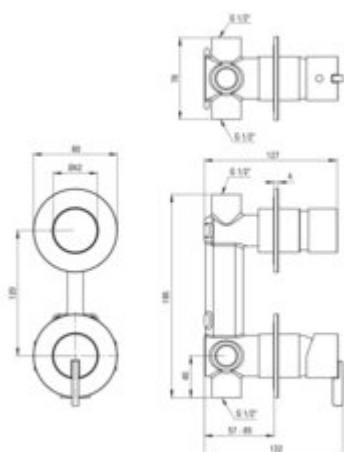

## Shower mixer, concealed

Product code: BQS\_D44P

EAN: 5907650818588

Color: titanium

Warranty [years]: 7

### Mixer

Finish	titanium
Material	brass
Mixer type	single-handle, mixer
Installation method	concealed
Flow class [l/min]	S - 15.1-19.8 l/min
Acoustic group [dB]	I (x ≤ 20)

### Mixer cartridge

Ceramic cartridge size	35 mm
------------------------	-------