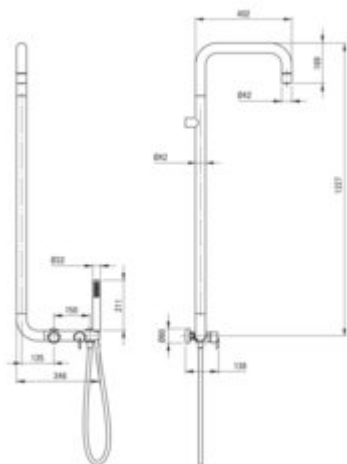

SILIA

Shower column, with shower mixer

Product code: NQS_D4XM

EAN: 5907650818939

Color: titanium

Warranty [years]: 5

reddot winner 2024

Shower column

Finish	aluminium, titanium
mixer	yes
Flow class [l/min]	15<= S <20 (15 - 19.9)

Rail

Material	brass
----------	-------

Shower overhead

Shape	round
Material	brass
thickness	42
Diameter [mm]	42
Anti-calc	yes
Number of functions	1
Stream type	rain

Hand shower

Number of functions	1
Anti-calc	yes
Stream type	rain
Additional features	cool-out

Hose

Length [mm]	1500
Braid material	PVC
Anti-twist	1

Function switch

Switch type	click mechanical
-------------	------------------

Mixer

Mixer type	mixer
------------	-------

Features:

- Deante Design Studio Collection
- The Silia rain shower head has been awarded the Red Dot award
- Noble form and timeless simplicity
- Handset holder integrated with the battery body
- Ceramic mechanical Click type function switch
- Optimal cone-shaped water flow
- The mixer body is made of the highest quality brass
- Innovative, durable and easy to clean Titanium coating
- Durable hose ends made of brass
- Anti-twist system, preventing the hose from twisting
- Anti-calc system facilitating the removal of limescale deposits
- Dedicated cleaning agent, safe for cleaned surfaces
- Only the best materials, the quality of which has been confirmed by laboratory tests
- Cool-out hand shower