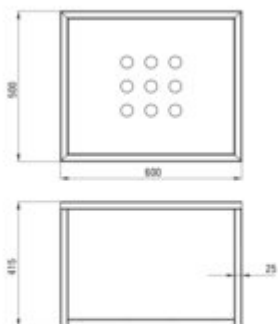

Wall-mounted bathroom console

Product code: CSW_X60A

EAN: 5908212079157

Color: nero

Warranty [years]: 2

Finish	nero
Surface type	matte
Installation method	wall-mounted
Width [mm]	500
Length [mm]	600
Height [mm]	415
Material	stainless steel
Reversible	yes
Mounting kit included	yes