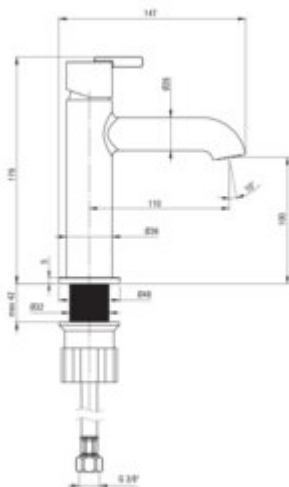

### Mixer

Finish	steel
Material	brass
Mixer type	single-handle, mixer
Installation method	standing
Total mixer height [mm]	179
Flow class [l/min]	Z - 4-9 l/min
Acoustic group [dB]	I (x <= 20)

### Mixer cartridge

Ceramic cartridge size	25 mm
------------------------	-------

### Spout

Mixer spout range [mm]	110
Material	brass

### Connecting hose

Length [mm]	450
Installation thread	3/8"
Connection thread	M10