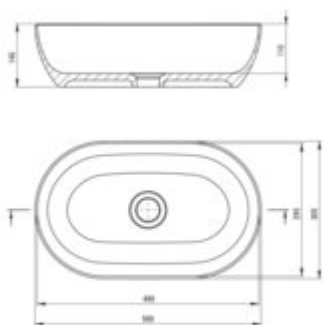

PEONIA

Ceramic washbasin, countertop

Product code: CDE_6U5S

EAN: 5907650834786

Color: white

Warranty [years]: 10

Finish	white
Material	ceramic
Installation method	countertop/standing
Width [mm]	300
Length [mm]	500
Height [mm]	140
Without overflow	yes

Features:

- Antibacterial coating, preventing the growth of microorganisms
- Hard and durable ceramics does not lose its properties with long use
- Dedicated cleaning agent, safe for cleaned surfaces