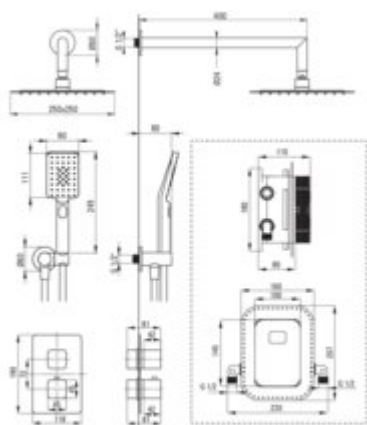

THERM

Concealed shower set, with thermostatic BOX

Product code: BXYZ0ECT

EAN: 5908212085950

Color: chrome

Warranty [years]: 7

Mixer (BXY_X44T)

Mixer type	Concealed BOX, thermostatic
Installation method	concealed
Flow class [l/min]	S - 15.1-19.8 l/min
Acoustic group [dB]	I (x <= 20)

Mixer (BXY_0ECT)

Mixer type	Concealed BOX, thermostatic
Installation method	concealed

Shower overhead

Shape	square
Material	steel 304
Width [mm]	300
Length [mm]	300
thickness	55
Anti-calc	yes
Number of functions	1
Stream type	rain
Quick response time for turning the water on and off	yes

Hand shower

Number of functions	3
Anti-calc	yes
Stream type	rain, mist, mixed

Hose

Length [mm]	1500
Braid material	PVC
Anti-twist	1

Angled hose connector (NAC_058K)

Finish	chrome
Connection type	for the hose with hand shower holder
Shape	square
Material	brass
Connection thread	yes
Concealed mounting	yes

Angled hose connector (NAC_057K)

Finish	chrome
Connection type	for the hose with hand shower holder
Shape	round
Material	brass
Connection thread	yes
Concealed mounting	yes

Features:

- Only the best materials, the quality of which has been confirmed by laboratory tests
- Flush-mounted installation ensures the aesthetics of the bathroom
- The hand shower with Anti-calc system facilitates the removal of limescale
- Anti-twist system, preventing the hose from twisting