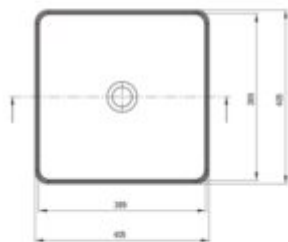

SQUARE

Ceramic washbasin, countertop

Product code: CGS_6U4S

EAN: 5907650862673

Color: white

Warranty [years]: 10

Finish	white
Material	ceramic
Installation method	countertop/standing
Width [mm]	405
Length [mm]	405
Height [mm]	120
Depth [mm]	98
Without overflow	yes

Features:

- Hard and durable ceramics does not lose its properties with long use
- Antibacterial coating, preventing the growth of microorganisms
- Only the best materials, the quality of which has been confirmed by laboratory tests
- Dedicated cleaning agent, safe for cleaned surfaces