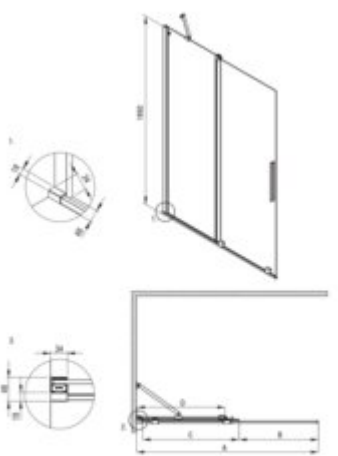

PRIZMA Shower wall, walk-in

Product code: KTJ_N30R

EAN: 5907650816478

Color: nero

Warranty [years]: 5

Model	Size	A (mm)	B (mm)	C (mm)	D (mm)
KTJ K30R	800x1950	780-800	310	420	370
KTJ K30R	900x1950	880-900	360	470	420
KTJ K30R	1000x1950	980-1000	410	520	470
KTJ K30R	1200x1950	1180-1200	510	620	570
KTJ K30R	1400x1950	1380-1400	610	720	670

Finish	nero
Width [mm]	1000
Height [mm]	1950
Glass finish	transparent
Glass thickness [mm]	6
Active cover	yes
Side dimension [mm]	1000
Railings	short to perpendicular wall/long to parallel wall
Tempered glass TOTAL WHITE	no
Reversible doors	yes
Installation without shower tray possible	yes
Possibility to install a railing to a perpendicular wall	yes

Features:

- Safe and durable tempered glass
- Possibility to install the cabin without a shower tray, directly on the tiles
- Hydrophobic Active-Cover coating that makes it easier for water to run off the glass
- Dedicated cleaning agent, safe for cleaned surfaces
- Only the best materials, the quality of which has been confirmed by laboratory tests
- Dedicated to Active Cover surfaces
- Reversible door that allows the cabin to be mounted on the right or left side
- The railings give the structure rigidity
- Resistance to impacts, chemicals and stains in accordance with PN-EN 14428+A1:2008 norm, c
- Can be combined with a second sliding wall and the Prizma walk-in shower wall
- Possibility of mounting the cabin directly on tiles or on Correo granite (KQR) and Kerria Plus acrylic (KTS) shower trays
- The set includes two rails - short and long
- Free combination of elements