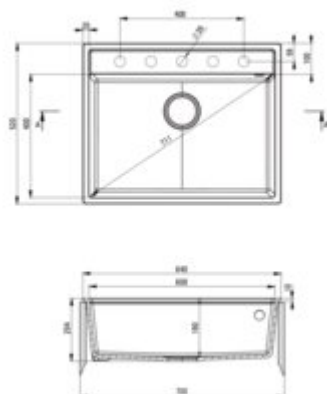

**ADEL**  
Granite sink, 1-bowl

**Product code:** ZLM\_T103  
**EAN:** 5907650833611  
**Color:** anthracite metallic  
**Warranty [years]:** 18

**Sink**

Finish	anthracite metallic
Surface type	matte
Material	granite
Installation method	inset
Number of bowls	1
Minimum cabinet width [mm]	700
Width [mm]	520
Length [mm]	640
Height [mm]	204
Bowl depth [mm]	190
Cut-out Length [mm]	620
Cut-out Width [mm]	500
Equipped with accessories	yes
Drain diameter	3.5"
Number of pre-drilled holes	5