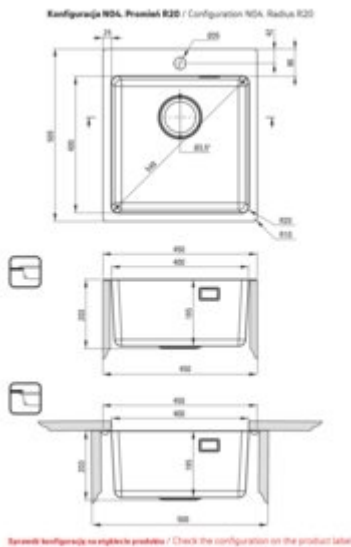

OLFATO

Steel sink, 1-bowl

Product code: ZPO_010A

EAN: 5907650873785

Color: brushed steel

Warranty [years]: 2

Sink

Finish	steel
Surface type	brushed
Material	steel 304
Installation method	inset, flush, undermount
Number of bowls	1
Minimum cabinet width [mm]	450
Width [mm]	505
Length [mm]	450
Height [mm]	200
Bowl depth [mm]	200
Cut-out Length [mm]	430
Cut-out Width [mm]	485
Cut-out Length [mm]	400
Cut-out Width [mm]	400
Steel thickness [mm]	1
Reversible	no
Equipped with accessories	yes
Drain diameter	3.5"
Number of holes	1
Additional features	drain cover included

Sink waste kit

Finish	steel
Plug type	manual
Low siphon/ Space saver	yes
possibility to connect a dishwasher/ washing machine	yes

Features:

- Drain cover
- High-strength stainless steel
- The sink is equipped with fittings with a connection to the dishwasher
- Natural antiseptic properties of steel
- The exceptionally spacious and deep bowl will even accommodate trays taken out of the oven
- Space-saving siphon which facilitates e.g. sorting waste
- Dedicated cleaning agent, safe for cleaned surfaces
- Self-drilling tap hole - without voiding the warranty.