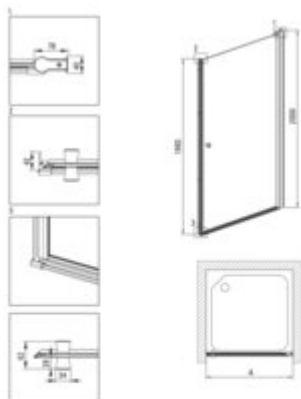

KERRIA PLUS

Shower doors

Product code: KTSW047P

EAN: 5907650819981

Color: chrome

Warranty [years]: 5

Model	Size (mm)	A (mm)	A + 40 (mm)	A + 40 (mm)	A + 40 (mm)
KTSW047P + KTS_0000	900x2000	475-000	520-000	520-000	520-000
KTSW047P + KTS_0001	900x2000	575-000	620-000	620-000	620-000
KTSW047P + KTS_0002	700x2000	475-000	520-000	520-000	520-000
KTSW047P + KTS_0003	900x2000	475-000	520-000	520-000	520-000
KTSW047P + KTS_0004	900x2000	475-000	520-000	520-000	520-000

Finish	chrome
Width [mm]	700
Height [mm]	2000
Glass finish	transparent
Glass thickness [mm]	6
Active cover	yes
installation	to be completed with KTS doors , to be completed with KTS walk-in
Side dimension [mm]	700
Masking of assembly elements	yes
Profiles levelling the curvature of the walls	yes
Holders	with safety
Tempered glass TOTAL WHITE	yes
Reversible doors	yes
Silent closing	yes
Installation without shower tray	yes possible
Lifting hinges	yes

Features:

- Important! For recessed installation, be sure to buy the appropriate KTS_NOOX or KTS_000X
- Possibility to install the cabin without a shower tray, directly on the tiles
- Active Cover coating
- Profiles leveling the curvature of the walls
- Covering of assembly elements
- TOTALWHITE transparent glass
- Safe and durable tempered glass
- Dedicated cleaning agent, safe for cleaned surfaces
- Dedicated to Active Cover surfaces
- Reversible door that allows the cabin to be mounted on the right or left side
- The profile system makes it possible to reduce the curvature of the walls
- Hydrophobic Active-Cover coating that makes it easier for water to run off the glass
- Only the best materials, the quality of which has been confirmed by laboratory tests
- Resistance to impacts, chemicals and stains in accordance with PN-EN 14428+A1:2008 norm, c