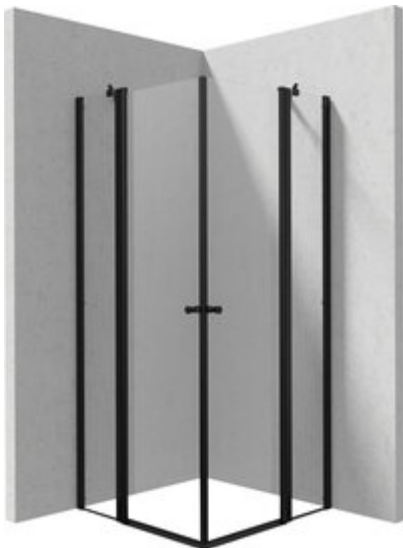

KERRIA PLUS

Shower cabin, square

Product code: KKNNU08U08

EAN: 5907650884309

Color: nero

Warranty [years]: 5

Showe cabin

Side dimension [mm] 800

Shower door

Finish nero

Width [mm] 800

Height [mm] 2000

Glass finish transparent

Glass thickness [mm] 6

Active cover yes

installation to be completed with KTS doors
, to be completed with KTS
walk-in

Railing length [mm] 220

Masking of assembly elements yes

Profiles levelling the curvature of
the walls yes

rails adjustable stiffening the cabin

Holders with safety

Tempered glass TOTAL WHITE yes

Reversible doors yes

Silent closing yes

Installation without shower tray
possible yes

Lifting hinges yes

Features:

- Possibility of mounting the cabin directly on tiles or on Correo granite (KQR) and Kerria Plus acrylic (KTS) shower trays
- Profiles levelling the curvature of the walls
- Hinges in the plane of the glass
- The railings give the structure rigidity
- Active Cover coating
- Dedicated to Active Cover surfaces
- Covering of assembly elements
- Reversible door that allows the cabin to be mounted on the right or left side
- Safe and durable tempered glass
- TOTALWHITE transparent glass
- Resistance to impacts, chemicals and stains in accordance with PN-EN 14428+A1:2008 norm, c
- Only the best materials, the quality of which has been confirmed by laboratory tests
- Dedicated cleaning agent, safe for cleaned surfaces