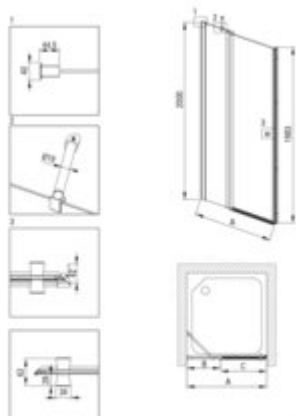

KERRIA PLUS

Shower cabin, square

Product code: KKNNU08U08

EAN: 5907650884309

Color: nero

Warranty [years]: 5

Showe cabin

Side dimension [mm] 800

Shower door

Finish nero

Width [mm] 800

Height [mm] 2000

Glass finish transparent

Glass thickness [mm] 6

Active cover yes

installation to be completed with KTS doors
, to be completed with KTS
walk-in

Railing length [mm] 220

Masking of assembly elements yes

Profiles levelling the curvature of
the walls yes

rails adjustable stiffening the cabin

Holders with safety

Tempered glass TOTAL WHITE yes

Reversible doors yes

Silent closing yes

Installation without shower tray
possible yes

Lifting hinges yes

Features:

- Possibility of mounting the cabin directly on tiles or on Correo granite (KQR) and Kerria Plus acrylic (KTS) shower trays
- Profiles levelling the curvature of the walls
- Hinges in the plane of the glass
- The railings give the structure rigidity
- Active Cover coating
- Dedicated to Active Cover surfaces
- Covering of assembly elements
- Reversible door that allows the cabin to be mounted on the right or left side
- Safe and durable tempered glass
- TOTALWHITE transparent glass
- Resistance to impacts, chemicals and stains in accordance with PN-EN 14428+A1:2008 norm, c
- Only the best materials, the quality of which has been confirmed by laboratory tests
- Dedicated cleaning agent, safe for cleaned surfaces