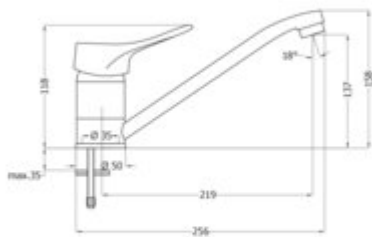

## Mixer

Finish	chrome
Material	brass
Mixer type	single-handle, mixer
Installation method	standing
Total mixer height [mm]	158
Flow class [l/min]	A <= 15 (9.1 - 15)
Acoustic group [dB]	I (x <= 20)

## Mixer cartridge

Ceramic cartridge size	40 mm
------------------------	-------

## Spout

Spout type	swivel
Mixer spout range [mm]	219
Material	stainless steel

## Connecting hose

Length [mm]	350
Installation thread	3/8"
Connection thread	M10