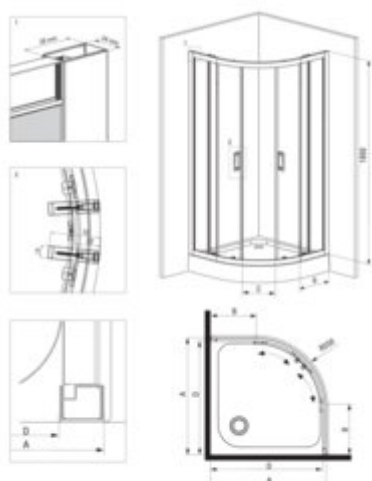

FUNKIA

Shower cabin, half round

Product code: KYP_651K

EAN: 5908212066355

Color: chrome

Warranty [years]: 5

Model	Size	A [cm]	B [cm]	C [cm]	D [cm]	
KYP 651K	800x800	700	710	270	420	700
KYP 651K	800x800	800	810	240	520	800

Finish	chrome
Shape	half round
Width [mm]	900
Length [mm]	900
Height [mm]	1850
Glass finish	frosted
Glass thickness [mm]	5
Side dimension [mm]	895
arc radius [mm]	550
Adjustment range from [mm]	-10
Masking of assembly elements	yes
Profiles levelling the curvature of the walls	yes
Silent closing	yes
Installation without shower tray possible	yes
Detachable lower rollers	yes

Features:

- Only the best materials, the quality of which has been confirmed by laboratory tests
- Safe and durable tempered glass
- Bottom rollers allow for the door detachment and easier product care
- Covering of assembly elements
- Possibility to install the cabin without a shower tray, directly on the tiles
- Dedicated cleaning agent, safe for cleaned surfaces
- Profiles leveling the curvature of the walls
- Resistance to impacts, chemicals and stains in accordance with PN-EN 14428+A1:2008 norm, c
- Enclosure sold without the tray