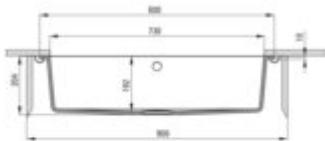

CORDA

Granite sink, 1-bowl

Product code: ZQA_S10D

EAN: 5908212080870

Color: metallic grey

Warranty [years]: 18

Sink

Finish	metallic grey
Surface type	matte
Material	granite
Installation method	undermount, inset
Number of bowls	1
Minimum cabinet width [mm]	900
Width [mm]	500
Length [mm]	800
Height [mm]	204
Bowl depth [mm]	192
Cut-out Length [mm]	780
Cut-out Width [mm]	480
Cut-out Length [mm]	730
Cut-out Width [mm]	430
Equipped with accessories	yes
Drain diameter	3.5"

Sink waste kit

Finish	steel
Plug type	manual
Low siphon/ Space saver	yes
possibility to connect a dishwasher/ washing machine	yes

Features:

- Deante Design Studio Collection
- Properties of Deante granite: resistance to impact, high temperature, discoloration, therm
- Longest, 18 years warranty
- Hydrophobic properties repel water molecules
- The exceptionally spacious and deep bowl will even accommodate trays taken out of the oven
- Space-saving siphon which facilitates e.g. sorting waste
- Dedicated cleaning agent, safe for cleaned surfaces
- Possibility to purchase a drainer that perfectly fits this model
- The finish enriched with silver ions adds antiseptic properties
- ATTENTION! Before cutting a hole in the tabletop to install the sink, take into account th