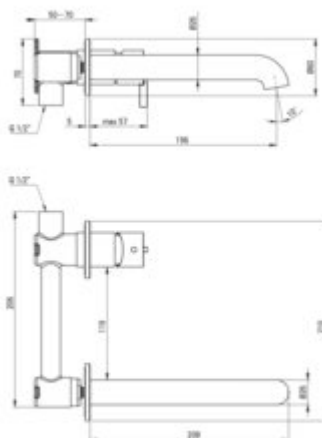

## Washbasin tap, concealed

**Product code:** BQS\_C54L

**EAN:** 5907650869139

**Color:** brushed bronze

**Warranty [years]:** 7

### Mixer cartridge

Ceramic cartridge size 25 mm

### Spout

Spout type still

Mixer spout range [mm] 201

Material brass

### Aerator

Aerator type swivel, flat

Aerator size M18