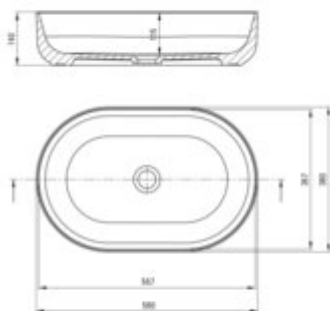

ROUND Ceramic washbasin, countertop

Product code: CGR_5U6S

EAN: 5908212040591

Color: beige

Warranty [years]: 10

Finish	beige
Material	ceramic
Installation method	countertop/standing
Width [mm]	580
Length [mm]	380
Height [mm]	140
Depth [mm]	115
Without overflow	yes

Features:

- Hard and durable ceramics does not lose its properties with long use
- •
- Only the best materials, the quality of which has been confirmed by laboratory tests
- Antibacterial coating, preventing the growth of microorganisms
- Dedicated cleaning agent, safe for cleaned surfaces