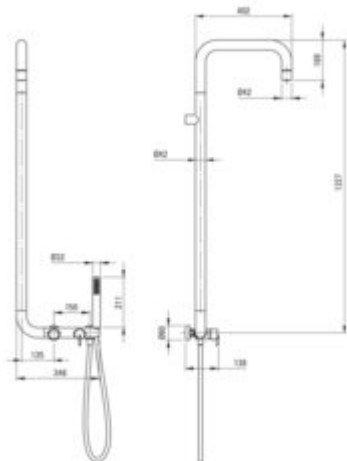

## Shower column, with shower mixer

**Product code:** NQS\_D4XM  
**EAN:** 5907650818939  
**Color:** titanium  
**Warranty [years]:** 5

reddot winner 2024

### Shower column

Finish	aluminium, titanium
mixer	yes
Flow class [l/min]	15<= S <20 (15 - 19.9)

### Shower overhead

Shape	round
Material	brass
thickness	42
Diameter [mm]	42
Anti-calc	yes
Number of functions	1
Stream type	rain

### Hose

Length [mm]	1500
Braid material	PVC
Anti-twist	1