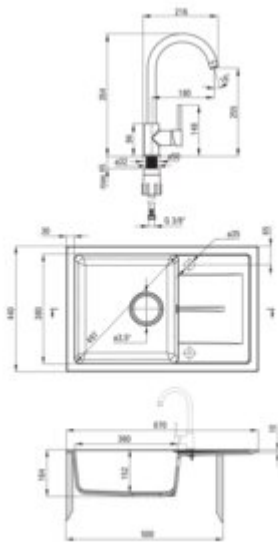

LEDA

Granite sink with tap, 1-bowl with drainer

deante

Product code: ZRDA2113

EAN: 5908212084687

Color: graphite

Warranty [years]: 18

Sink

Finish	graphite
Surface type	matte
Material	granite
Installation method	inset
Number of bowls	1
Minimum cabinet width [mm]	500
Width [mm]	440
Length [mm]	670
Height [mm]	164
Bowl depth [mm]	152
Cut-out Length [mm]	650
Cut-out Width [mm]	420
Reversible	yes
Equipped with accessories	yes
Drain diameter	3.5"
Number of holes	2
Hydrophobicity	yes

Mixer

Finish	graphite, chrome
Mixer type	mixer, single-handle
Installation method	standing
Flow class [l/min]	Z - 4-9 l/min
Acoustic group [dB]	I (x <= 20)

Mixer cartridge

Ceramic cartridge size	35 mm

Spout

Spout type	swivel
Mixer spout range [mm]	180

Aerator

Aerator type	honeycomb
Aerator size	M22

Connecting hose

Length [mm]	600
Installation thread	3/8"
Connection thread	M10

Features:

- Properties of Deante granite: resistance to impact, high temperature, discoloration, therm
- The sink is equipped with fittings with a connection to the dishwasher
- Hydrophobic properties repel water molecules
- Dedicated cleaning agent, safe for cleaned surfaces
- Space-saving siphon which facilitates e.g. sorting waste
- 45 cm connection hoses included
- The mixer is equipped with a stream aerator
- Longest, 18 years warranty
- Reversible sink - possibility to install the bowl on the left or the right side
- Possibility to buy a cloth rail that fits perfectly with this model
- Possibility to buy a sponge hook that fits perfectly with this model.