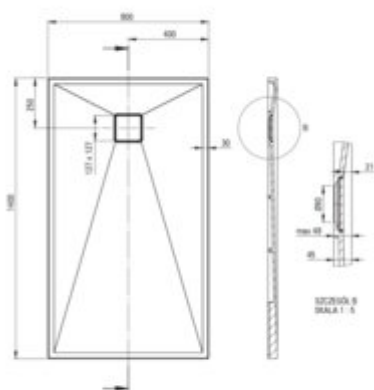

CORREO

Granite shower tray, rectangular

Product code: KQR_T48B

EAN: 5907650821281

Color: anthracite metallic

Warranty [years]: 10

Finish	anthracite metallic
Material	granite
Shape	rectangular
Width [mm]	800
Length [mm]	1400
Height [mm]	45
Installation method	directly on the spout, on the construction material support, on the floor level
Drain diameter	90
possibility to cut to size	yes
Hydrophobicity	yes

Features:

- Properties of Deante granite: resistance to impact, high temperature, discoloration, therm
- Hydrophobic properties repel water molecules
- For installation at floor level, directly on the screed or supported by construction mater
- Possibility of cutting the granite shower tray
- Dedicated cleaning agent, safe for cleaned surfaces
- The finish enriched with silver ions adds antiseptic properties
- Only the best materials, the quality of which has been confirmed by laboratory tests
- Anti-slip properties of granite shower trays
- Warning! The NHC_029D siphon fits this shower tray
- Warning! The NHC_029C siphon fits this shower tray