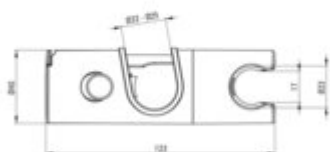

EASY-FIX

Hand shower bracket, for the sliding bar

Product code: ANM_021U

EAN: 5908212082188

Color: chrome

Warranty [years]: 2

Finish	chrome
Surface type	shine
Material	ABS
Height [mm]	48
Width [mm]	123
Depth [mm]	40