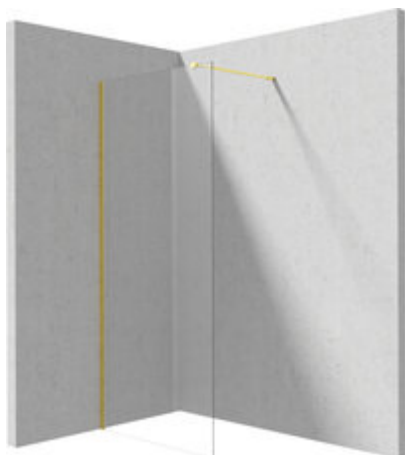

PRIZMA Shower wall, walk-in

Product code: KTJ_Z32P

EAN: 5907650881612

Color: gold

Warranty [years]: 5

Model	Type	A (mm)	B (mm)
KTJ_Z32P	1200x1950	1200	1950
KTJ_Z32P	1180x1950	1180	1950
KTJ_Z32P	1200x1950	1200	1950
KTJ_Z32P	1180x1950	1180	1950
KTJ_Z32P	1200x1950	1200	1950
KTJ_Z32P	1180x1950	1180	1950

Shower door

rails adjustable stiffening the cabin

Showe cabin

Width [mm] 1200

Height [mm] 1950

Glass finish transparent

Glass thickness [mm] 6

Active cover yes

Side dimension [mm] 1180

Reversible doors yes

Installation without shower tray yes

possible

Features:

- Safe and durable tempered glass
- Possibility to install the cabin without a shower tray, directly on the tiles
- Hydrophobic Active-Cover coating that makes it easier for water to run off the glass
- Dedicated to Active Cover surfaces
- Only the best materials, the quality of which has been confirmed by laboratory tests
- Reversible door that allows the cabin to be mounted on the right or left side
- The set includes two rails - short and long
- Resistance to impacts, chemicals and stains in accordance with PN-EN 14428+A1:2008 norm, c
- Can be combined with a second sliding wall and the Prizma walk-in shower wall
- Possibility of mounting the cabin directly on tiles or on Correo granite (KQR) and Kerria Plus acrylic (KTS) shower trays
- Free combination of elements