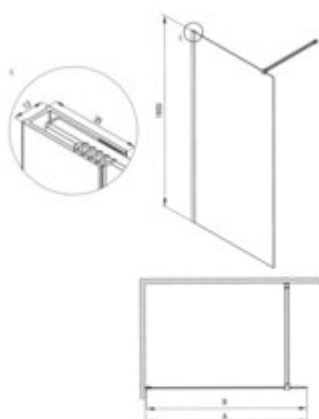

PRIZMA Shower wall, walk-in

Product code: KTJ_Z32P

EAN: 5907650881612

Color: gold

Warranty [years]: 5

Model	Type	A (mm)	B (mm)
KTJ_Z32P	1200x1950	1200	1950
KTJ_Z32P	1180x1950	1180	1950
KTJ_Z32P	1200x1950	1200	1950
KTJ_Z32P	1180x1950	1180	1950
KTJ_Z32P	1200x1950	1200	1950
KTJ_Z32P	1180x1950	1180	1950

Shower door

rails adjustable stiffening the cabin

Showe cabin

Width [mm] 1200

Height [mm] 1950

Glass finish transparent

Glass thickness [mm] 6

Active cover yes

Side dimension [mm] 1180

Reversible doors yes

Installation without shower tray yes

possible

Features:

- Safe and durable tempered glass
- Possibility to install the cabin without a shower tray, directly on the tiles
- Hydrophobic Active-Cover coating that makes it easier for water to run off the glass
- Dedicated to Active Cover surfaces
- Only the best materials, the quality of which has been confirmed by laboratory tests
- Reversible door that allows the cabin to be mounted on the right or left side
- The set includes two rails - short and long
- Resistance to impacts, chemicals and stains in accordance with PN-EN 14428+A1:2008 norm, c
- Can be combined with a second sliding wall and the Prizma walk-in shower wall
- Possibility of mounting the cabin directly on tiles or on Correo granite (KQR) and Kerria Plus acrylic (KTS) shower trays
- Free combination of elements