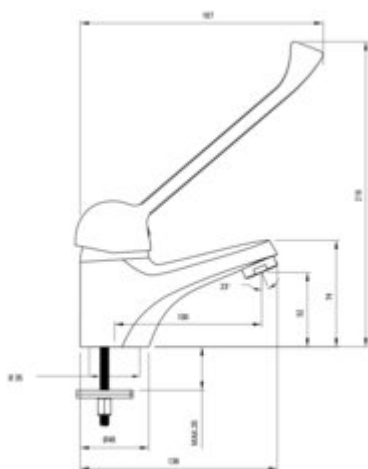

## Washbasin tap, with automatic plug

Product code: BOJ\_021C

EAN: 5908212028698

Color: chrome

Warranty [years]: 5

### Mixer

Finish	chrome
Material	brass
Installation method	standing
Total mixer height [mm]	216
Flow class [l/min]	A ≤ 15 (9.1 - 15)
Acoustic group [dB]	I (x ≤ 20)
Plug included in the set	yes
Clinic lever	yes

### Mixer cartridge

Ceramic cartridge size	40 mm
------------------------	-------

### Connecting hose

Length [mm]	350
Installation thread	3/8"
Connection thread	M10