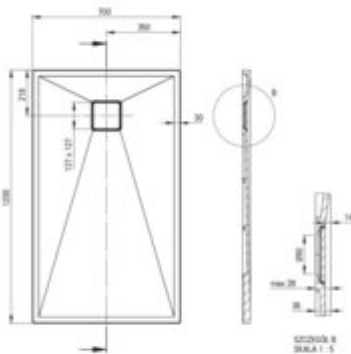

CORREO
Granite shower tray, rectangular

Product code: KQR_S73B

EAN: 5907650837732

Color: metallic grey

Warranty [years]: 10

Finish	metallic grey
Material	granite
Shape	rectangular
Width [mm]	700
Length [mm]	1200
Height [mm]	36
Installation method	directly on the spout, on the construction material support, on the floor level
Drain diameter	90
possibility to cut to size	yes
Hydrophobicity	yes

Features:

- Properties of Deante granite: resistance to impact, high temperature, discoloration, therm
- Hydrophobic properties repel water molecules
- For installation at floor level, directly on the screed or supported by construction mater
- Possibility of cutting the granite shower tray
- Warning! The NHC_029C siphon fits this shower tray
- Warning! The NHC_029D siphon fits this shower tray
- Dedicated cleaning agent, safe for cleaned surfaces
- Only the best materials, the quality of which has been confirmed by laboratory tests
- The finish enriched with silver ions adds antiseptic properties
- Anti-slip properties of granite shower trays