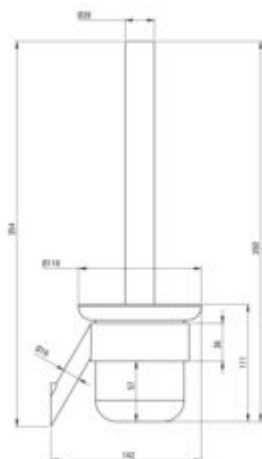

## Toilet brush, wall-mounted

**Product code:** ADI\_C711  
**EAN:** 5907650871569  
**Color:** brushed bronze  
**Warranty [years]:** 2

Finish	brown
Surface type	brushed
Material	brass
Height [mm]	354
Width [mm]	116
Depth [mm]	142
Mounting kit included	yes