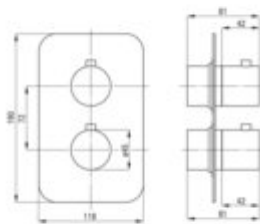

THERM

External element, for thermostatic BOX

Product code: BXY_FEBT

EAN: 5907650832331

Color: brushed steel

Warranty [years]: 2

Finish	steel
Mixer type	Concealed BOX
Installation method	concealed

Features: