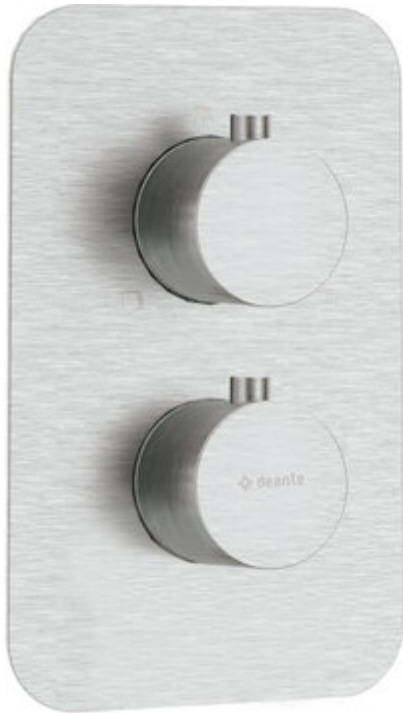

THERM

External element, for thermostatic BOX

Product code: BXY_FEBT

EAN: 5907650832331

Color: brushed steel

Warranty [years]: 2

Finish	steel
Mixer type	Concealed BOX
Installation method	concealed

Features:

- Convenient installation - you can install the BOX now and choose external elements at any
- Timelessness and unlimited creative possibilities
- Complementarity and comprehensiveness of the offer
- The best materials guarantee durability and reliability of the product
- Flush-mounted installation ensures the aesthetics of the bathroom
- Innovative and easy to maintain brushed steel coating
- Only the best materials, the quality of which has been confirmed by laboratory tests
- Cleaning agent for fixtures in all colors available
- Note: Thermostatic box sold separately
- Coating applied using the PVD method