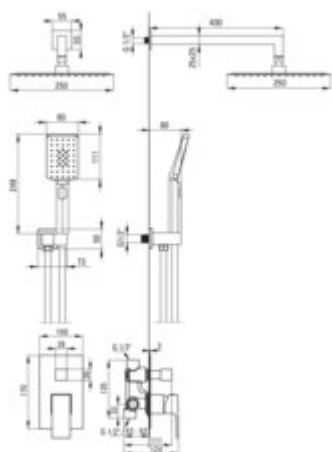

ANEMON BIS

Concealed shower set

Product code: NAC_09MP

EAN: 5908212085608

Color: chrome

Warranty [years]: 7

Mixer

Mixer type	single-handle, mixer
Installation method	concealed
Flow class [l/min]	S - 15.1-19.8 l/min
Acoustic group [dB]	I (x <= 20)

Spout

Spout type	still
------------	-------

Shower overhead

Shape	square
Material	steel 304
Width [mm]	250
Length [mm]	250
thickness	55
Anti-calc	yes
Number of functions	1
Stream type	rain
Quick response time for turning the water on and off	yes

Hand shower

Number of functions	3
Anti-calc	yes
Stream type	rain, mist, mixed

Hose

Length [mm]	1500
Braid material	PVC
Anti-twist	1

Features:

- Only the best materials, the quality of which has been confirmed by laboratory tests
- Anti-calc system facilitating the removal of limescale deposits
- Flush-mounted installation ensures the aesthetics of the bathroom
- The mixer body is made of the highest quality brass
- Dedicated cleaning agent, safe for cleaned surfaces