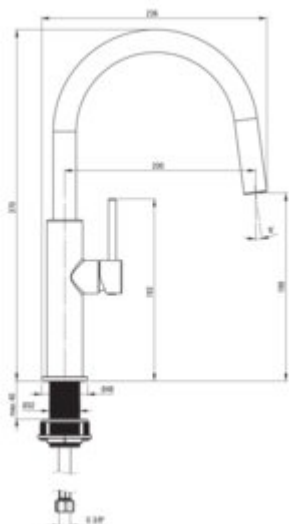

EVORA Kitchen tap

Product code: BQJ_D62M

EAN: 5907650859369

Color: titanium

Warranty [years]: 7

Mixer

Finish	titanium
Material	steel 304
Mixer type	single-handle, mixer
Installation method	standing
Total mixer height [mm]	370
Flow class [l/min]	Z - 4-9 l/min
Acoustic group [dB]	I (x <= 20)

Mixer cartridge

Ceramic cartridge size	25 mm
------------------------	-------

Spout

Spout type	swivel
Mixer spout range [mm]	200
Material	steel 304

Aerator

Aerator type	honeycomb, flat
Aerator size	M18

Connecting hose

Length [mm]	600
Installation thread	3/8"
Connection thread	M10

Features:

-
- Innovative, durable and easy to clean Titanium coating
- The mounting sleeve facilitates the installation of the mixer
- Z flow class (4-9 l/min) allowing for water consumption reduction
- The mixer is equipped with a stream aerator
- 45 cm connection hoses included