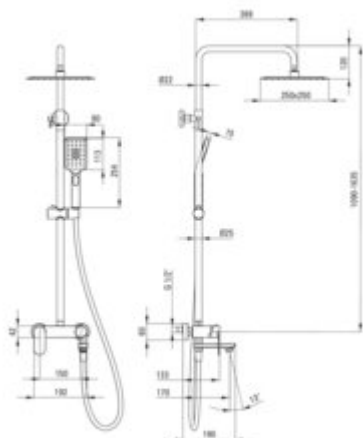

ALPINIA
Shower column, with bathtub
mixer

Product code: NAC_01AM
EAN: 5908212058923
Color: chrome
Warranty [years]: 5

Shower column

Finish	chrome
mixer	yes
Flow class [l/min]	12 ≤ A < 15 (12 - 14.9)
Rain head height adjustment	yes
Bar height adjustment from [mm]	1280
Bar height adjustment up to [mm]	1635

Rail

Material	steel 304
Additional features	adjustable shower head angle

Shower overhead

Shape	square
Material	steel 304
Width [mm]	250
Length [mm]	250
thickness	55
Anti-calc	yes
Number of functions	1
Stream type	rain
Quick response time for turning the water on and off	yes

Hand shower

Number of functions	3
Anti-calc	yes
Stream type	rain, mist, mixed

Hose

Length [mm]	1500
Braid material	PVC
Anti-twist	1

Spout

Spout type	foldable
Range of shower/ bath spout [mm]	184
aerator	yes

Function switch

Switch type	ceramic mechanical
-------------	--------------------

Mixer

Mixer type	mixer, single-handle
------------	----------------------

Features:

- Steel bar
- Light and subtle design
- Only the best materials, the quality of which has been confirmed by laboratory tests
- Adjustable rain shower height
- The movable aerator allows you to direct the water stream
- Foldable spout increase comfort and safety of use
- The mixer body is made of the highest quality brass
- Anti-calc system facilitating the removal of limescale deposits
- Adjustable shower hand angle
- Dedicated cleaning agent, safe for cleaned surfaces