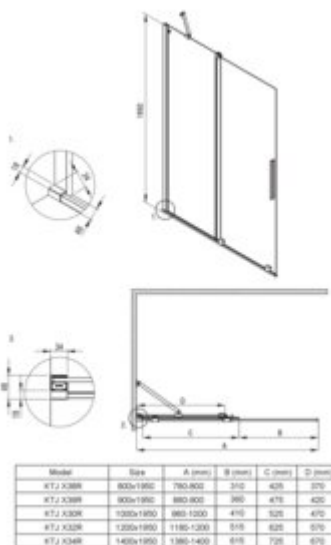

PRIZMA

Shower wall, walk-in

Product code: KTJ_039R

EAN: 5907650816423

Color: chrome

Warranty [years]: 5

Finish	chrome
Width [mm]	900
Height [mm]	1950
Glass finish	transparent
Glass thickness [mm]	6
Active cover	yes
Side dimension [mm]	900
Railings	short to perpendicular wall/long to parallel wall
Tempered glass TOTAL WHITE	no
Reversible doors	yes
Installation without shower tray possible	yes
Possibility to install a railing to a perpendicular wall	yes

Features:

- Safe and durable tempered glass
- Possibility to install the cabin without a shower tray, directly on the tiles
- Hydrophobic Active-Cover coating that makes it easier for water to run off the glass
- Only the best materials, the quality of which has been confirmed by laboratory tests
- Reversible door that allows the cabin to be mounted on the right or left side
- Dedicated to Active Cover surfaces
- The railings give the structure rigidity
- Resistance to impacts, chemicals and stains in accordance with PN-EN 14428+A1:2008 norm, c
- Dedicated cleaning agent, safe for cleaned surfaces
- Can be combined with a second sliding wall and the Prizma walk-in shower wall
- Possibility of mounting the cabin directly on tiles or on Correo granite (KQR) and Kerria Plus acrylic (KTS) shower trays
- The set includes two rails - short and long
- Free combination of elements