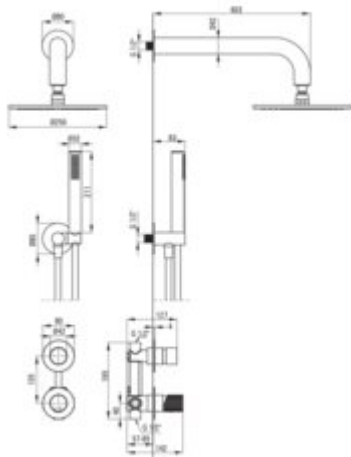

### Concealed shower set, with a shower head

Product code: NHS\_R9YK

EAN: 5907650886440

Color: brushed gold

Warranty [years]: 7

#### Spout

Spout type	still
Range of shower/ bath spout [mm]	382

#### Shower overhead

Shape	round
Material	brass
Diameter [mm]	250
Anti-calc	yes
Number of functions	1
Stream type	rain

#### Hose

Length [mm]	1500
Braid material	PVC
Anti-twist	1