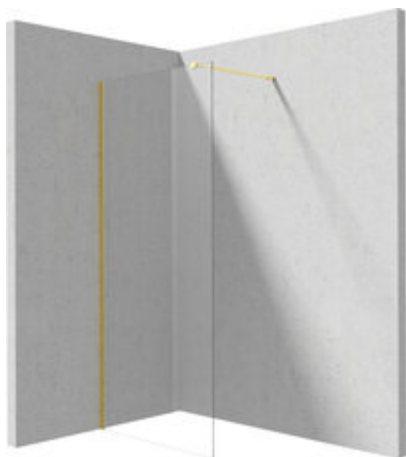

PRIZMA Shower wall, walk-in

Product code: KTJ_Z31P

EAN: 5907650881605

Color: gold

Warranty [years]: 5

Shower door

rails adjustable stiffening the cabin

Showe cabin

Width [mm] 1100

Height [mm] 1950

Glass finish transparent

Glass thickness [mm] 6

Active cover yes

Side dimension [mm] 1080

Reversible doors yes

Installation without shower tray

possible yes

Features:

- Safe and durable tempered glass
- Possibility to install the cabin without a shower tray, directly on the tiles
- Hydrophobic Active-Cover coating that makes it easier for water to run off the glass
- Dedicated to Active Cover surfaces
- Only the best materials, the quality of which has been confirmed by laboratory tests
- Reversible door that allows the cabin to be mounted on the right or left side
- Resistance to impacts, chemicals and stains in accordance with PN-EN 14428+A1:2008 norm, c
- Can be combined with a second sliding wall and the Prizma walk-in shower wall
- Possibility of mounting the cabin directly on tiles or on Correo granite (KQR) and Kerria Plus acrylic (KTS) shower trays
- Free combination of elements