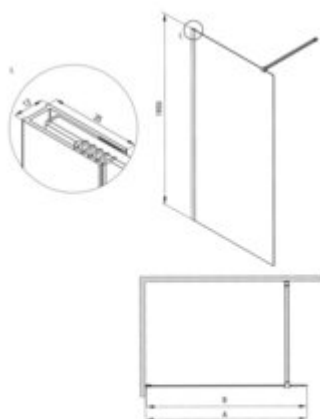

PRIZMA Shower wall, walk-in

Product code: KTJ_Z31P

EAN: 5907650881605

Color: gold

Warranty [years]: 5

Shower door

rails adjustable stiffening the cabin

Showe cabin

Width [mm] 1100

Height [mm] 1950

Glass finish transparent

Glass thickness [mm] 6

Active cover yes

Side dimension [mm] 1080

Reversible doors yes

Installation without shower tray

possible yes

Features:

- Safe and durable tempered glass
- Possibility to install the cabin without a shower tray, directly on the tiles
- Hydrophobic Active-Cover coating that makes it easier for water to run off the glass
- Dedicated to Active Cover surfaces
- Only the best materials, the quality of which has been confirmed by laboratory tests
- Reversible door that allows the cabin to be mounted on the right or left side
- Resistance to impacts, chemicals and stains in accordance with PN-EN 14428+A1:2008 norm, c
- Can be combined with a second sliding wall and the Prizma walk-in shower wall
- Possibility of mounting the cabin directly on tiles or on Correo granite (KQR) and Kerria Plus acrylic (KTS) shower trays
- Free combination of elements