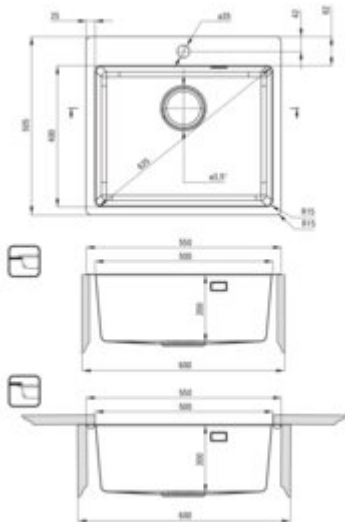

## Steel sink, 1-bowl

**Product code:** ZPO\_C10B

**EAN:** 5907650870920

**Color:** brushed bronze

**Warranty [years]:** 2

### Sink

Finish	brown
Surface type	brushed
Material	steel 304
Installation method	undermount, inset, flush
Number of bowls	1
Minimum cabinet width [mm]	600
Width [mm]	505
Length [mm]	550
Height [mm]	200
Bowl depth [mm]	200
Cut-out Length [mm]	530
Cut-out Width [mm]	485
Cut-out Length [mm]	500
Cut-out Width [mm]	400
Steel thickness [mm]	1
Reversible	no
Equipped with accessories	yes
Drain diameter	3.5"
Number of holes	1