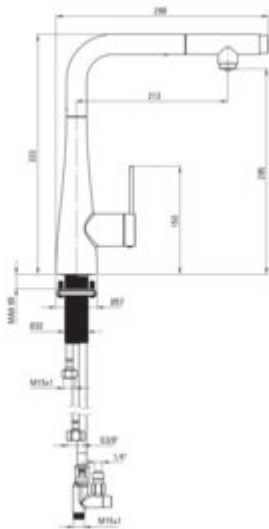

ERIDAN
Kitchen tap, with water filtration
kit

Product code: BREFF75M
EAN: 5907650895800
Color: brushed steel
Warranty [years]: 7

Mixer

Finish	steel
Material	steel 304
Mixer type	single-handle, mixer
Installation method	standing
Total mixer height [mm]	333
Flow class [l/min]	Z - 4-9 l/min
Acoustic group [dB]	I (x <= 20)

Mixer cartridge

Ceramic cartridge size	35 mm
------------------------	-------

Spout

Spout type	pull-out
Material	steel 304

Aerator

Aerator type	honeycomb
Aerator size	M24

Connecting hose

Length [mm]	600
Installation thread	3/8"

Hose

Length [mm]	1500
-------------	------

Features:

- Deante Design Studio Collection
- Z flow class (4-9 l/min) allowing for water consumption reduction
- The mixer with functional pull-out spout
- The mixer is equipped with a stream aerator
- The tap can be mounted even very close to the wall
- Pull-out spout for filtered water
- The mounting sleeve facilitates the installation of the mixer
- Only the best materials, the quality of which has been confirmed by laboratory tests
- Cleaning agent for fixtures in all colors available
- Innovative and easy to maintain brushed steel coating
- Coating applied using the PVD method
- Triple water filtration
- Water flow monitoring