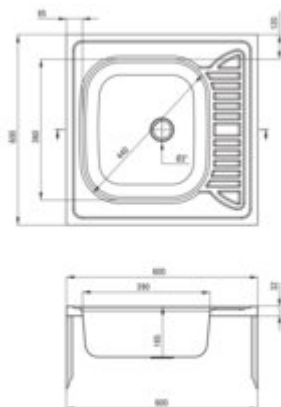

TANGO

Steel sink, 1-bowl with drainer

Product code: ZE6_0140

EAN: 5908212005279

Color: satin

Warranty [years]: 2

Sink

Finish	satin
Surface type	satin
Material	steel 201
Installation method	lay-on
Number of bowls	1
Minimum cabinet width [mm]	600
Width [mm]	600
Length [mm]	600
Height [mm]	165
Bowl depth [mm]	165
Reversible	yes
Equipped with accessories	yes
Drain diameter	2"

Sink waste kit

Finish	steel
Plug type	manual
Low siphon/ Space saver	yes
possibility to connect a dishwasher/ washing machine	yes

Features:

- High-strength stainless steel
- The sink is equipped with fittings with a connection to the dishwasher
- Natural antiseptic properties of steel
- Dedicated cleaning agent, safe for cleaned surfaces
- Reversible steel sink - install with the bowl on the left or right side
- Self-drilling tap hole - without voiding the warranty.