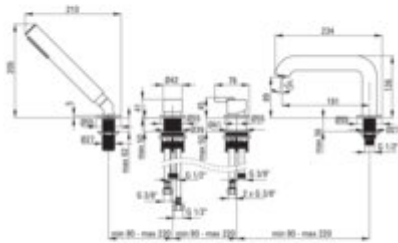

## Bath mixer, 4-hole

Product code: BQS\_014M

EAN: 5907650853046

Color: chrome

Warranty [years]: 7

### Mixer

Finish	chrome
Material	brass
Mixer type	single-handle, mixer
Installation method	standing
Total mixer height [mm]	205
Flow class [l/min]	A <= 15 (9.1 - 15)
Acoustic group [dB]	I (x <= 20)

### Mixer cartridge

Ceramic cartridge size	35 mm
------------------------	-------

### Connecting hose

Length [mm]	450
Installation thread	3/8"
Connection thread	M12