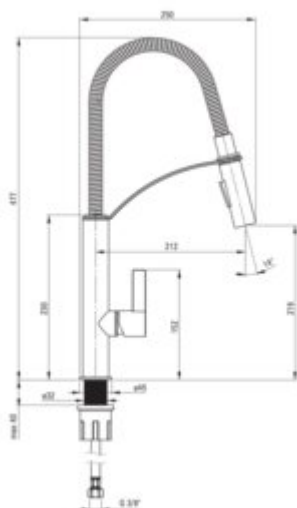

GERBERA Kitchen tap

Product code: BGB_N72M

EAN: 5908212081945

Color: nero

Warranty [years]: 7

Mixer

| | |
|-------------------------|----------------------|
| Finish | nero |
| Material | brass |
| Mixer type | single-handle, mixer |
| Installation method | standing |
| Total mixer height [mm] | 477 |
| Flow class [l/min] | Z - 4-9 l/min |
| Acoustic group [dB] | I (x <= 20) |

Mixer cartridge

| | |
|------------------------|-------|
| Ceramic cartridge size | 25 mm |
|------------------------|-------|

Spout

| | |
|------------------------|-----------------|
| Spout type | elastic |
| Mixer spout range [mm] | 212 |
| Material | stainless steel |

Aerator

| | |
|--------------|-----------|
| Aerator type | honeycomb |
| Aerator size | M18 |

Connecting hose

| | |
|---------------------|------|
| Length [mm] | 450 |
| Installation thread | 3/8" |
| Connection thread | M8 |

Hand shower

| | |
|---------------------|---|
| Number of functions | 2 |
|---------------------|---|

Features:

- The mixer body is made of the highest quality brass
- The mixer is equipped with a stream aerator
- 2-function hand shower (rain and air stream)
- The mounting sleeve facilitates the installation of the mixer
- 45 cm connection hoses included
- Z flow class (4-9 l/min) allowing for water consumption reduction
- The flexible spout facilitates everyday kitchen work
- 2-function spout
- Innovative, durable and easy to clean Nero coating
- Only the best materials, the quality of which has been confirmed by laboratory tests
- Cleaning agent for fixtures in all colors available