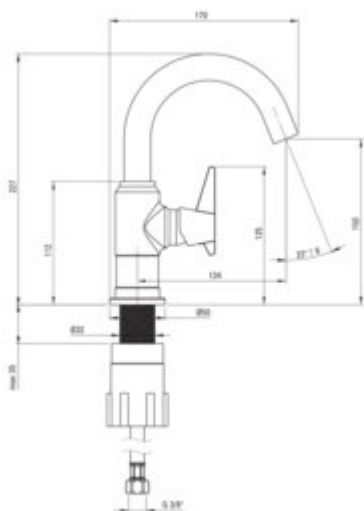

TEMISTO

Washbasin tap

Product code: BQT_020M

EAN: 5907650827412

Color: chrome

Warranty [years]: 7

Mixer

Finish	chrome
Material	brass
Mixer type	single-handle, mixer
Installation method	standing
Total mixer height [mm]	227
Flow class [l/min]	Z - 4-9 l/min
Acoustic group [dB]	I (x <= 20)

Mixer cartridge

Ceramic cartridge size	25 mm
------------------------	-------

Spout

Spout type	swivel
Mixer spout range [mm]	134
Material	stainless steel

Aerator

Aerator type	swivel, honeycomb
Aerator size	M18.5

Connecting hose

Length [mm]	450
Installation thread	3/8"
Connection thread	M10

Features:

- Deante Design Studio Collection
- The mixer body is made of the highest quality brass
- Hand-crafted elements
- Design that connects the past with the future
- The movable aerator allows you to direct the water stream
- The mounting sleeve facilitates the installation of the mixer
- 45 cm connection hoses included
- Z flow class (4-9 l/min) allowing for water consumption reduction
- The lever on the side makes it easier to keep the spout clean
- we recommend buying a universal plug in the color of the mixer
- Cleaning agent for fixtures in all colors available