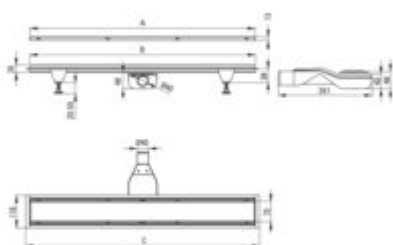

Linear drain, floor

Product code: KOS_N10D

EAN: 5907650814399

Color: nero

Warranty [years]: 10

Model	A (mm)	B (mm)	C (mm)
KOS-N10D	600	600	600
KOS-N10D	600	700	700
KOS-N10D	700	600	600
KOS-N10D	600	600	600
KOS-N10D	600	1000	1000

Finish	nero
Length [mm]	1000
Material	stainless steel
Siphon flow [l/min]	36
Siphon 360 degrees	yes
Siphon included	yes
Siphon cleaned from the top	yes
Connection diameter [mm]	50
adjustable feet included	yes
Reversible drain	yes
Waterproofing mat	yes

Features:

- The drain is made of high quality stainless steel
- The set includes feet for easy leveling and a hook for removing the grate
- Easy to clean siphon
- Only the best materials, the quality of which has been confirmed by laboratory tests
- Hygienic certificate of the National Institute of Hygiene confirming the product's compliance
- Dedicated cleaning agent, safe for cleaned surfaces
- Possibility to choose installation method
- Insert wet/dry - effective barrier against sewage odors